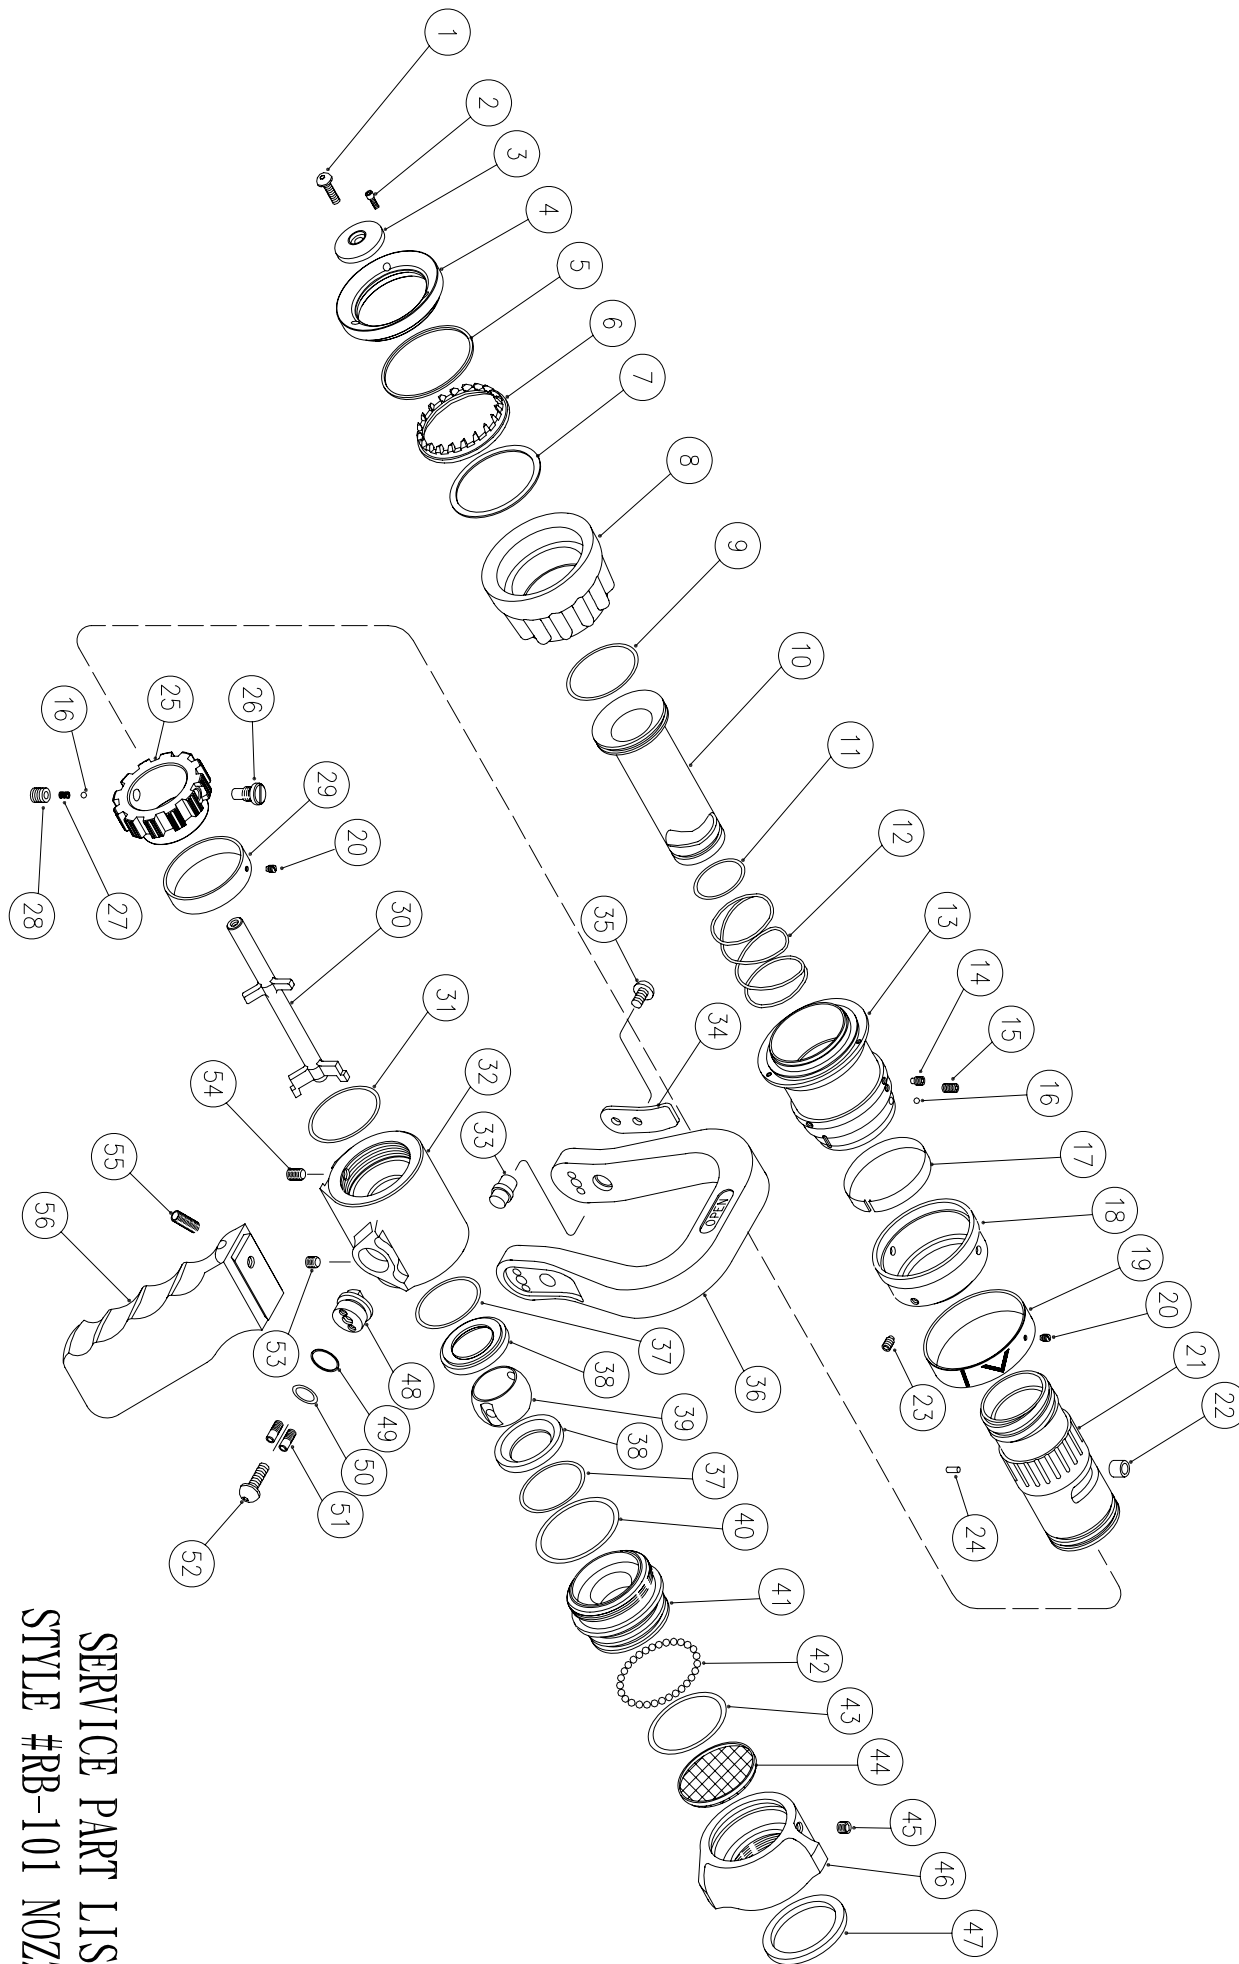

"*" INDICATES PARTS INCLUDED IN REPAIR KIT

SERVICE PART LIST
STYLE #RB-101 NOZZLE